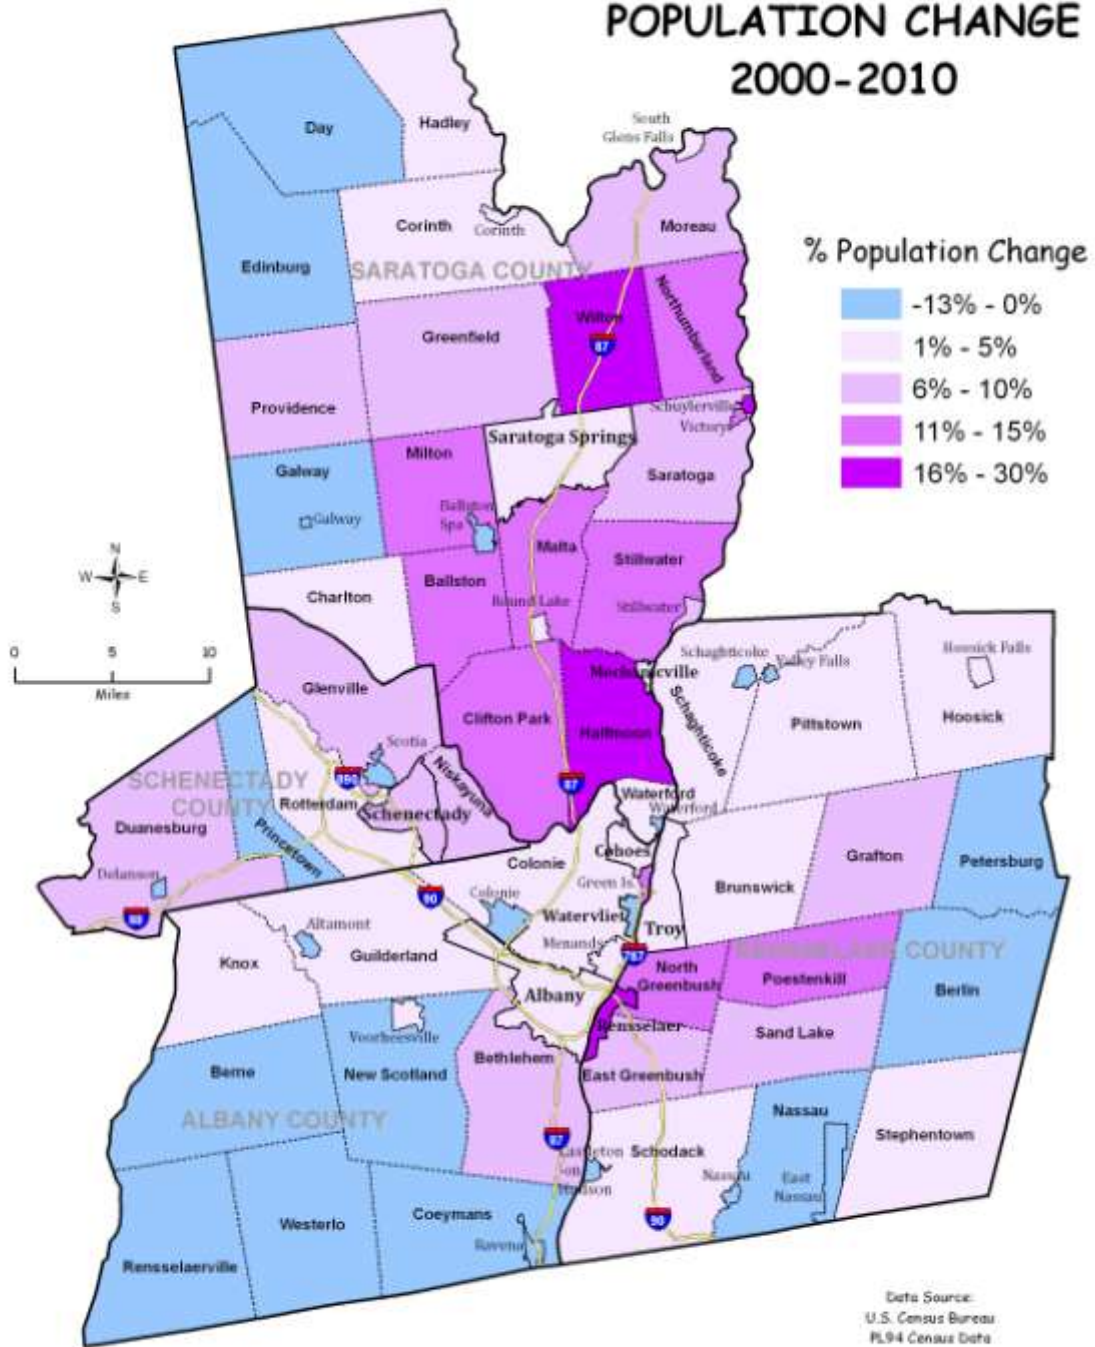

CAPITAL DISTRICT POPULATION CHANGE 2000-2010

Data Source:
U.S. Census Bureau
PL94 Census Data

Prepared By:
The Capital District Regional Planning Commission
2011