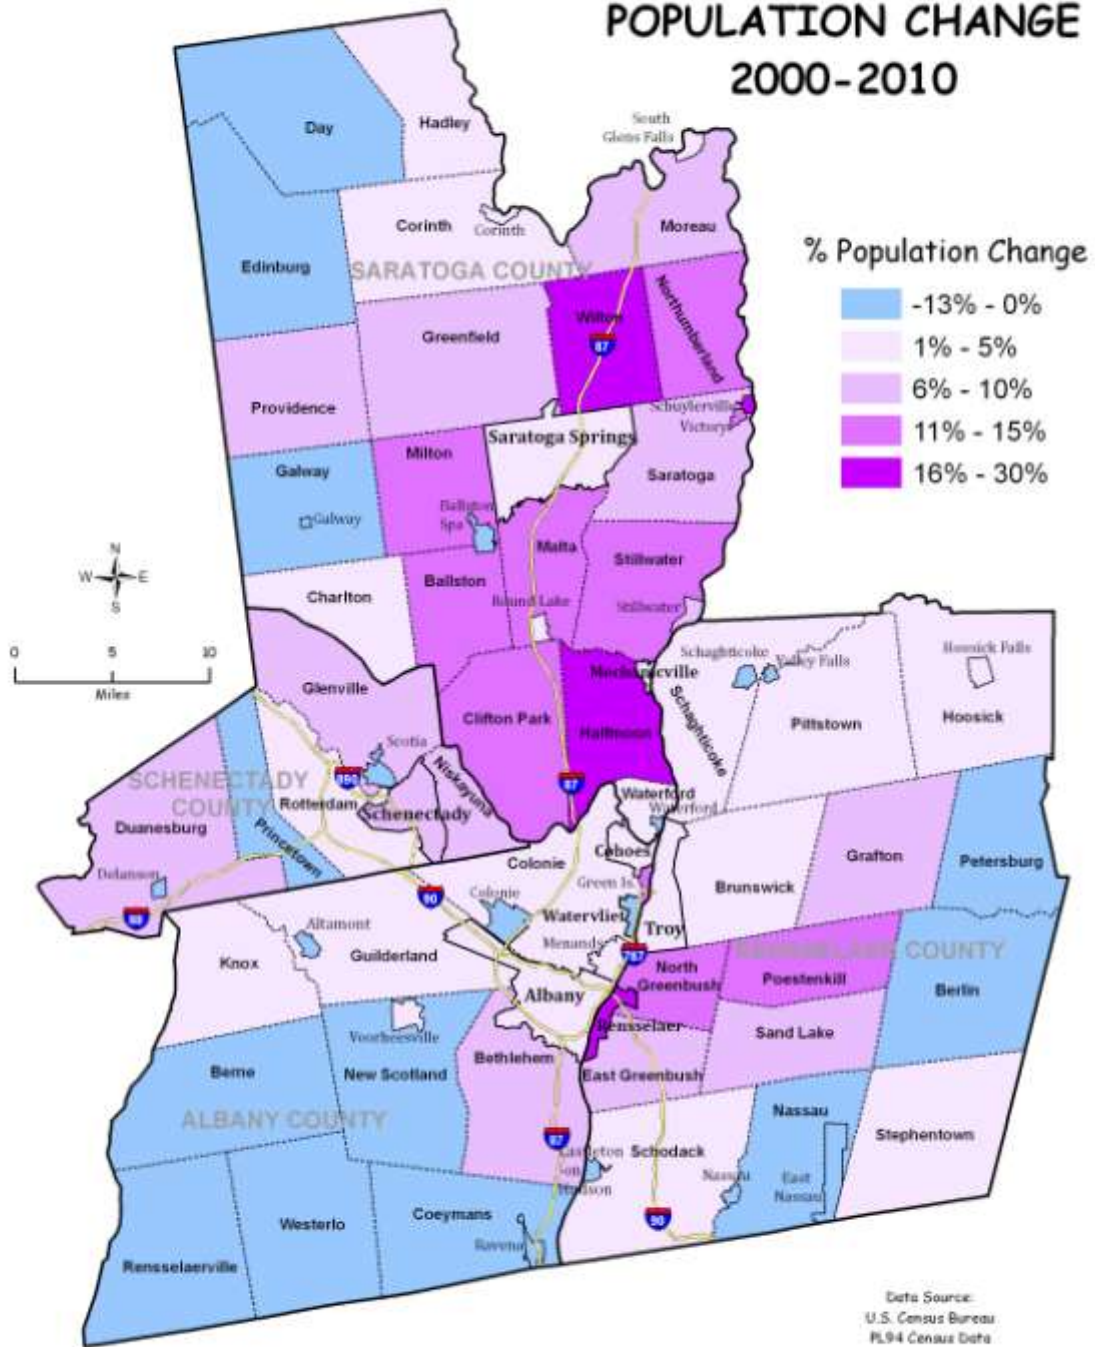

# CAPITAL DISTRICT POPULATION CHANGE 2000-2010

Data Source:  
U.S. Census Bureau  
PL94 Census Data

Prepared By:  
The Capital District Regional Planning Commission  
2011